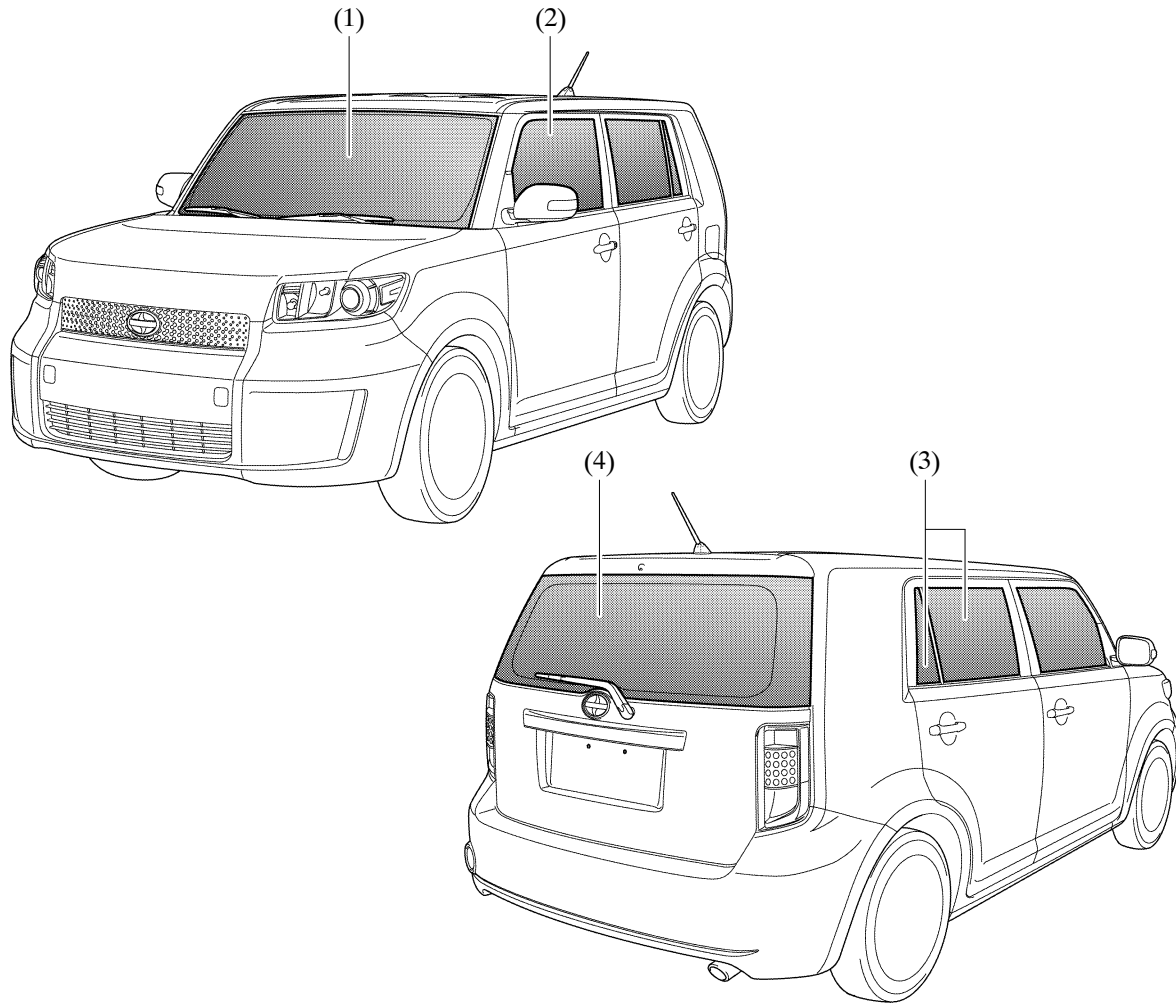

EQUIPMENT

Audio System

A 6-speaker audio system without head unit, AUX jack, and i-Pod link connector are used on all models as standard equipment.

05G0M009Z

	Speaker	Maker	Caliber	Impedance	Input
(1)	Tweeter	Pioneer	2.5 cm (1.0 in.)	4 Ω	20 W
(2)	Full Range	Pioneer	16 cm (6.3 in.)	4 Ω	20 W
(3)	Full Range	Pioneer	14 cm (5.5 in.)	4 Ω	20 W

Glass

05G0M010Z

Glass Portion		Color	Glass Type	UV Cut Rate	Solar Heat Penetration Rate	Visible Light Penetration Rate
(1)	Windshield	Green	Laminated	100 %	52.4 %	78.1 %
(2)	Front Door	Green	Tempered (UV Cut)	90 %	46 %	74 %
(3)	Rear Door	Dark Gray	Privacy Tempered (UV Cut)	90 %	22 %	24 %
(4)	Back	Dark Gray	Privacy Tempered (UV Cut)	93.4 %	27.3 %	25.2 %