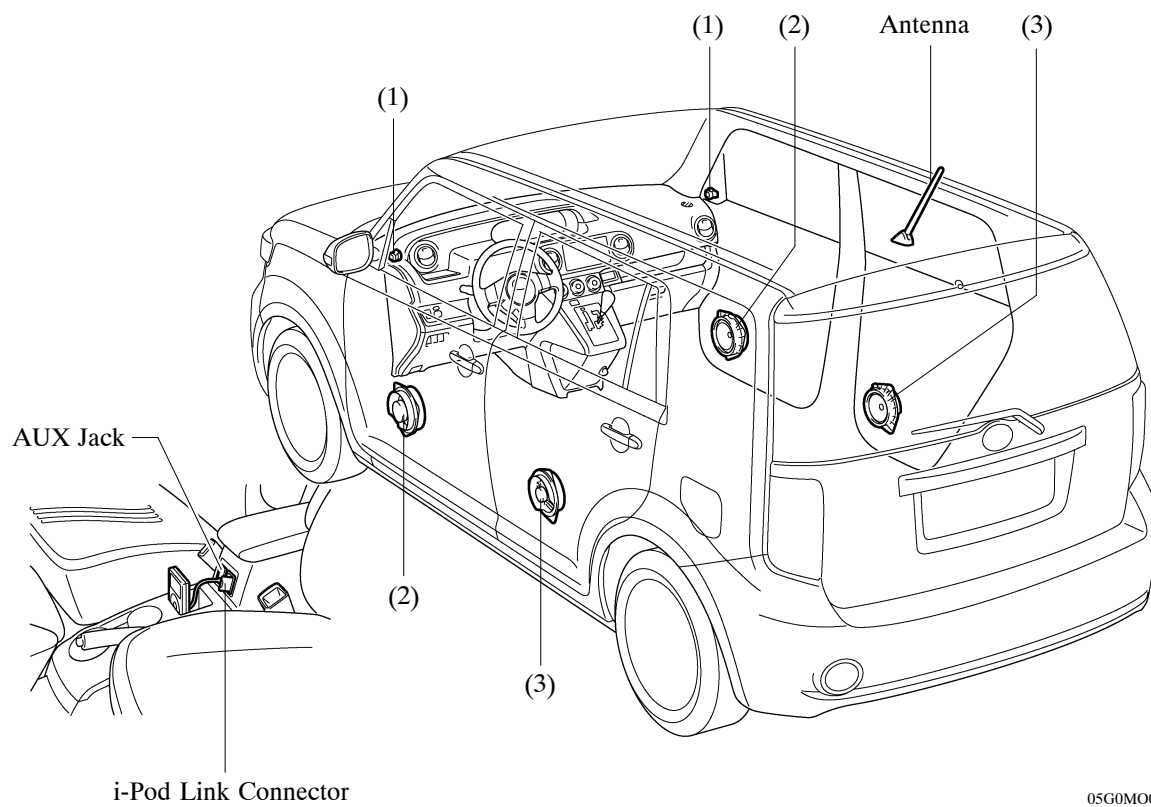

EQUIPMENT

Audio System

A 6-speaker audio system without head unit, AUX jack, and i-Pod link connector are used on all models as standard equipment.

05G0M009Z

	Speaker	Maker	Caliber	Impedance	Input
(1)	Tweeter	Pioneer	2.5 cm (1.0 in.)	4 Ω	20 W
(2)	Full Range	Pioneer	16 cm (6.3 in.)	4 Ω	20 W
(3)	Full Range	Pioneer	14 cm (5.5 in.)	4 Ω	20 W

Glass

05G0M010Z

Glass Portion		Color	Glass Type	UV Cut Rate	Solar Heat Penetration Rate	Visible Light Penetration Rate
(1)	Windshield	Green	Laminated	100 %	52.4 %	78.1 %
(2)	Front Door	Green	Tempered (UV Cut)	90 %	46 %	74 %
(3)	Rear Door	Dark Gray	Privacy Tempered (UV Cut)	90 %	22 %	24 %
(4)	Back	Dark Gray	Privacy Tempered (UV Cut)	93.4 %	27.3 %	25.2 %